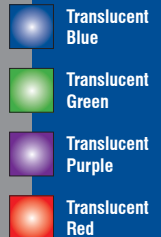

Colors for AL0019