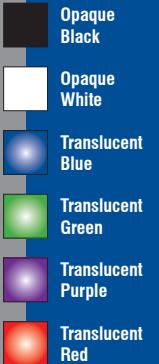

Imprint Locations/Areas: Barrel and/or clip. Barrel: 2 1/4"W x 1/2"H.

Clip: 1"W x 1/8"H. Gift Case: Lower section: 1 3/4"W x 5/8"H. Unless otherwise specified, factory will size artwork submitted to maximum imprint area. Refer to Actual Imprint Areas on pages 32-33.

Screen Charge: \$40.00(G) per color/position for logo or trademark.

No charge for straight-line copy or exact repeat.

Size: 5 1/8"L x 1/2"W.

Shipping Weight: Bulk. 11.8 lbs. @ 200 per carton.

Colors for PL0101

Quantity	200	500	1000	2500
PL0101	\$2.10	2.03	1.80	1.59 (2ABC)

For multi-color imprint, add \$.20(G) per each additional color. Batteries included.