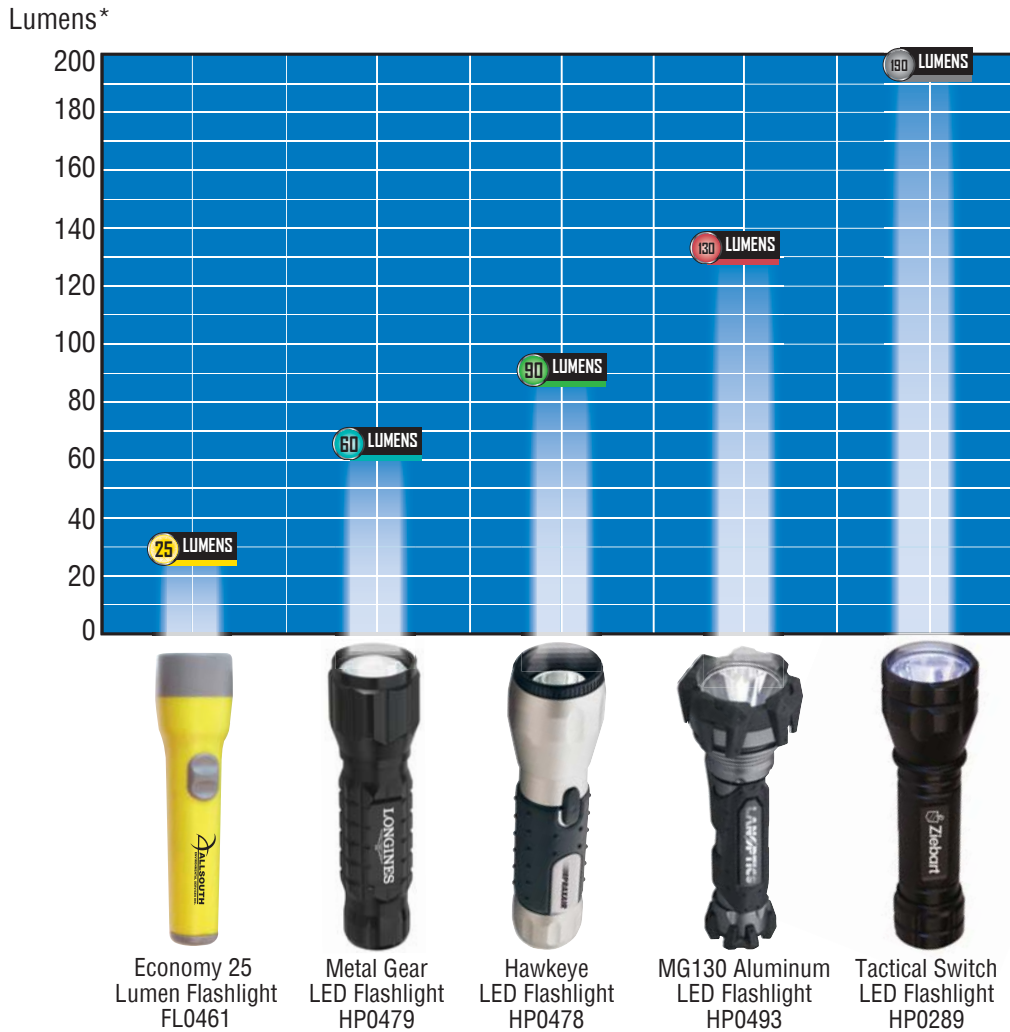

Dorcy's advanced lighting technology is available in today's most demanded designs. From the very affordable 5mm LED to the new ultra-powerful High-Flux LED. Make Dorcy your preferred source for portable, promotional lighting products.

*Measurement of light

Effective January 1, 2012

Visit Our Web Sites:

www.DorcySMD.com • www.asisupplier.com/DorcySMD

ASI 50677

UPIC: DORCY

67972

20070214